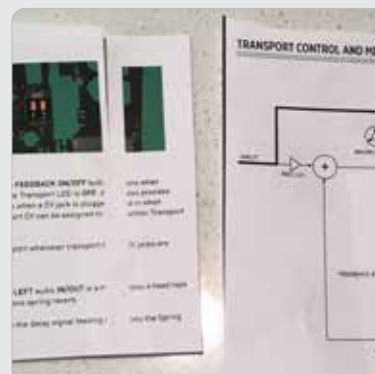

Can you fit all this in a small quick start guide?

Goals: Fit in Gift Box | Lay Flat for Use
Tools: Iterations | InDesign | Illustration