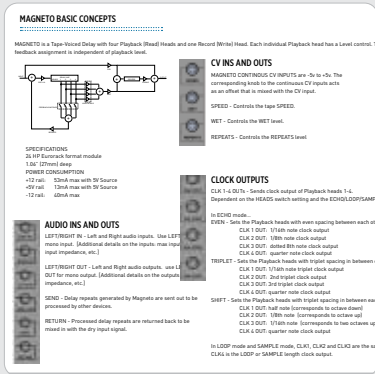

Tools: Hand Sketching | Solidworks | Illustrator

Can you make a eurorack module beautiful?

Goals: Intuitive Controls | Clear Knobs of Cables

Tools: Solidworks | Illustrator

Can you make a new product from this?

Goals: Reuse Chassis | Reconfigure Sections

Tools: Iterations | Illustrator

Can you fit all this in a small quick start guide?

Goals: Fit in Gift Box | Lay Flat for Use
Tools: Iterations | InDesign | Illustration