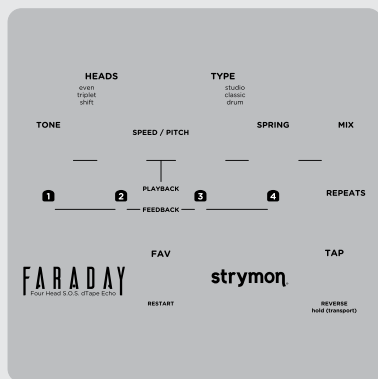

Can you evoke the look of this old thing in our new thing?

Goals: Easy to Understand | Vintage Asthetic

Tools: Solidworks | Blender | Illustrator